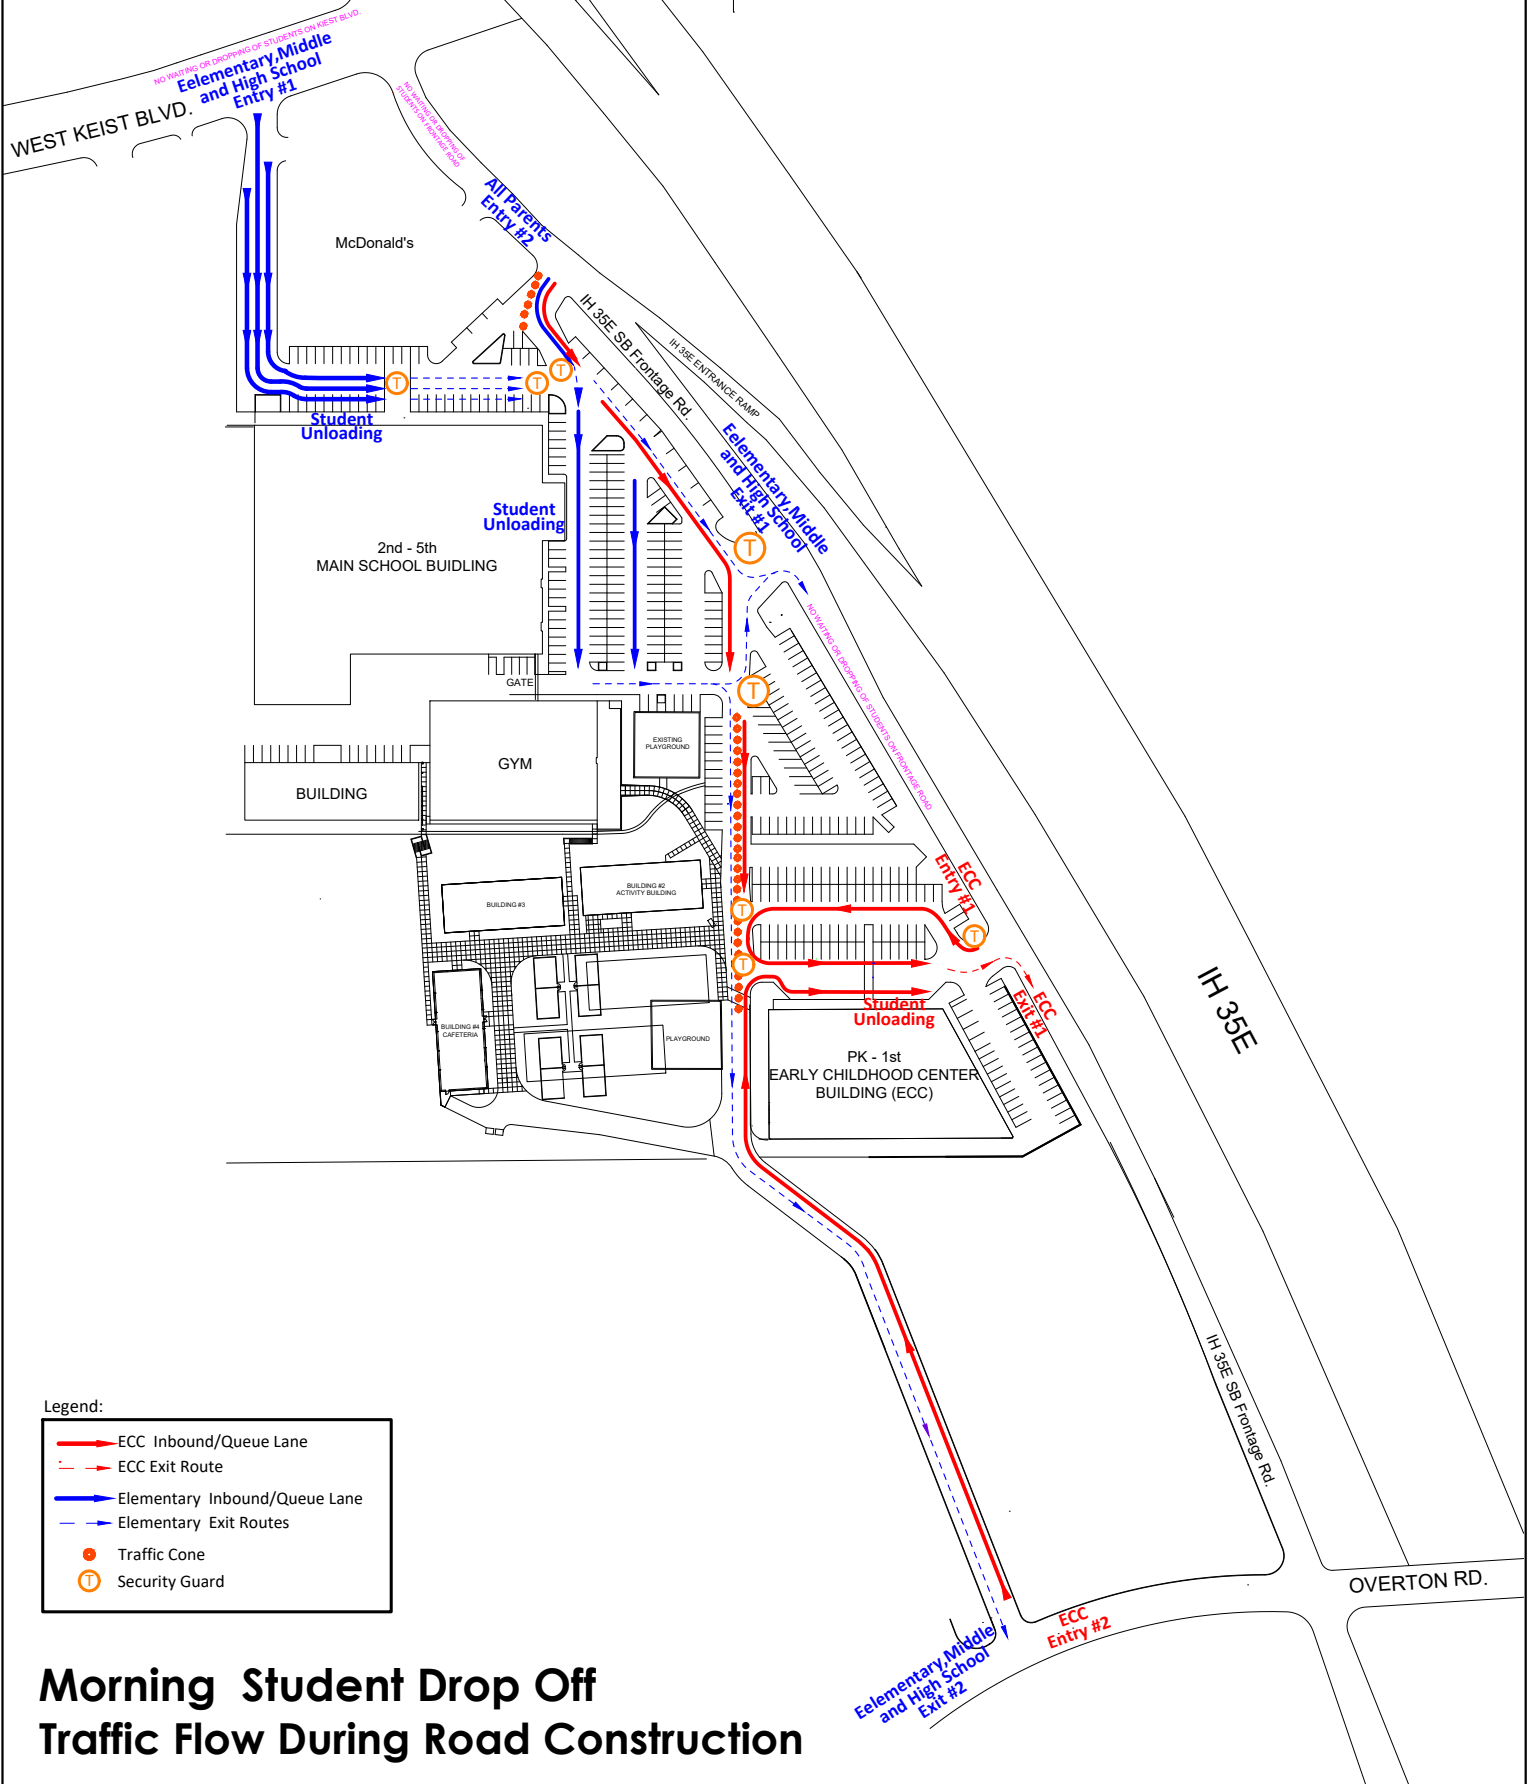

FAITH FAMILY ACADEMY OAK CLIFF

Legend:

- ECC Inbound/Queue Lane
- - - ECC Exit Route
- Elementary Inbound/Queue Lane
- - - Elementary Exit Routes
- Traffic Cone
- Ⓢ Security Guard

Morning Student Drop Off Traffic Flow During Road Construction